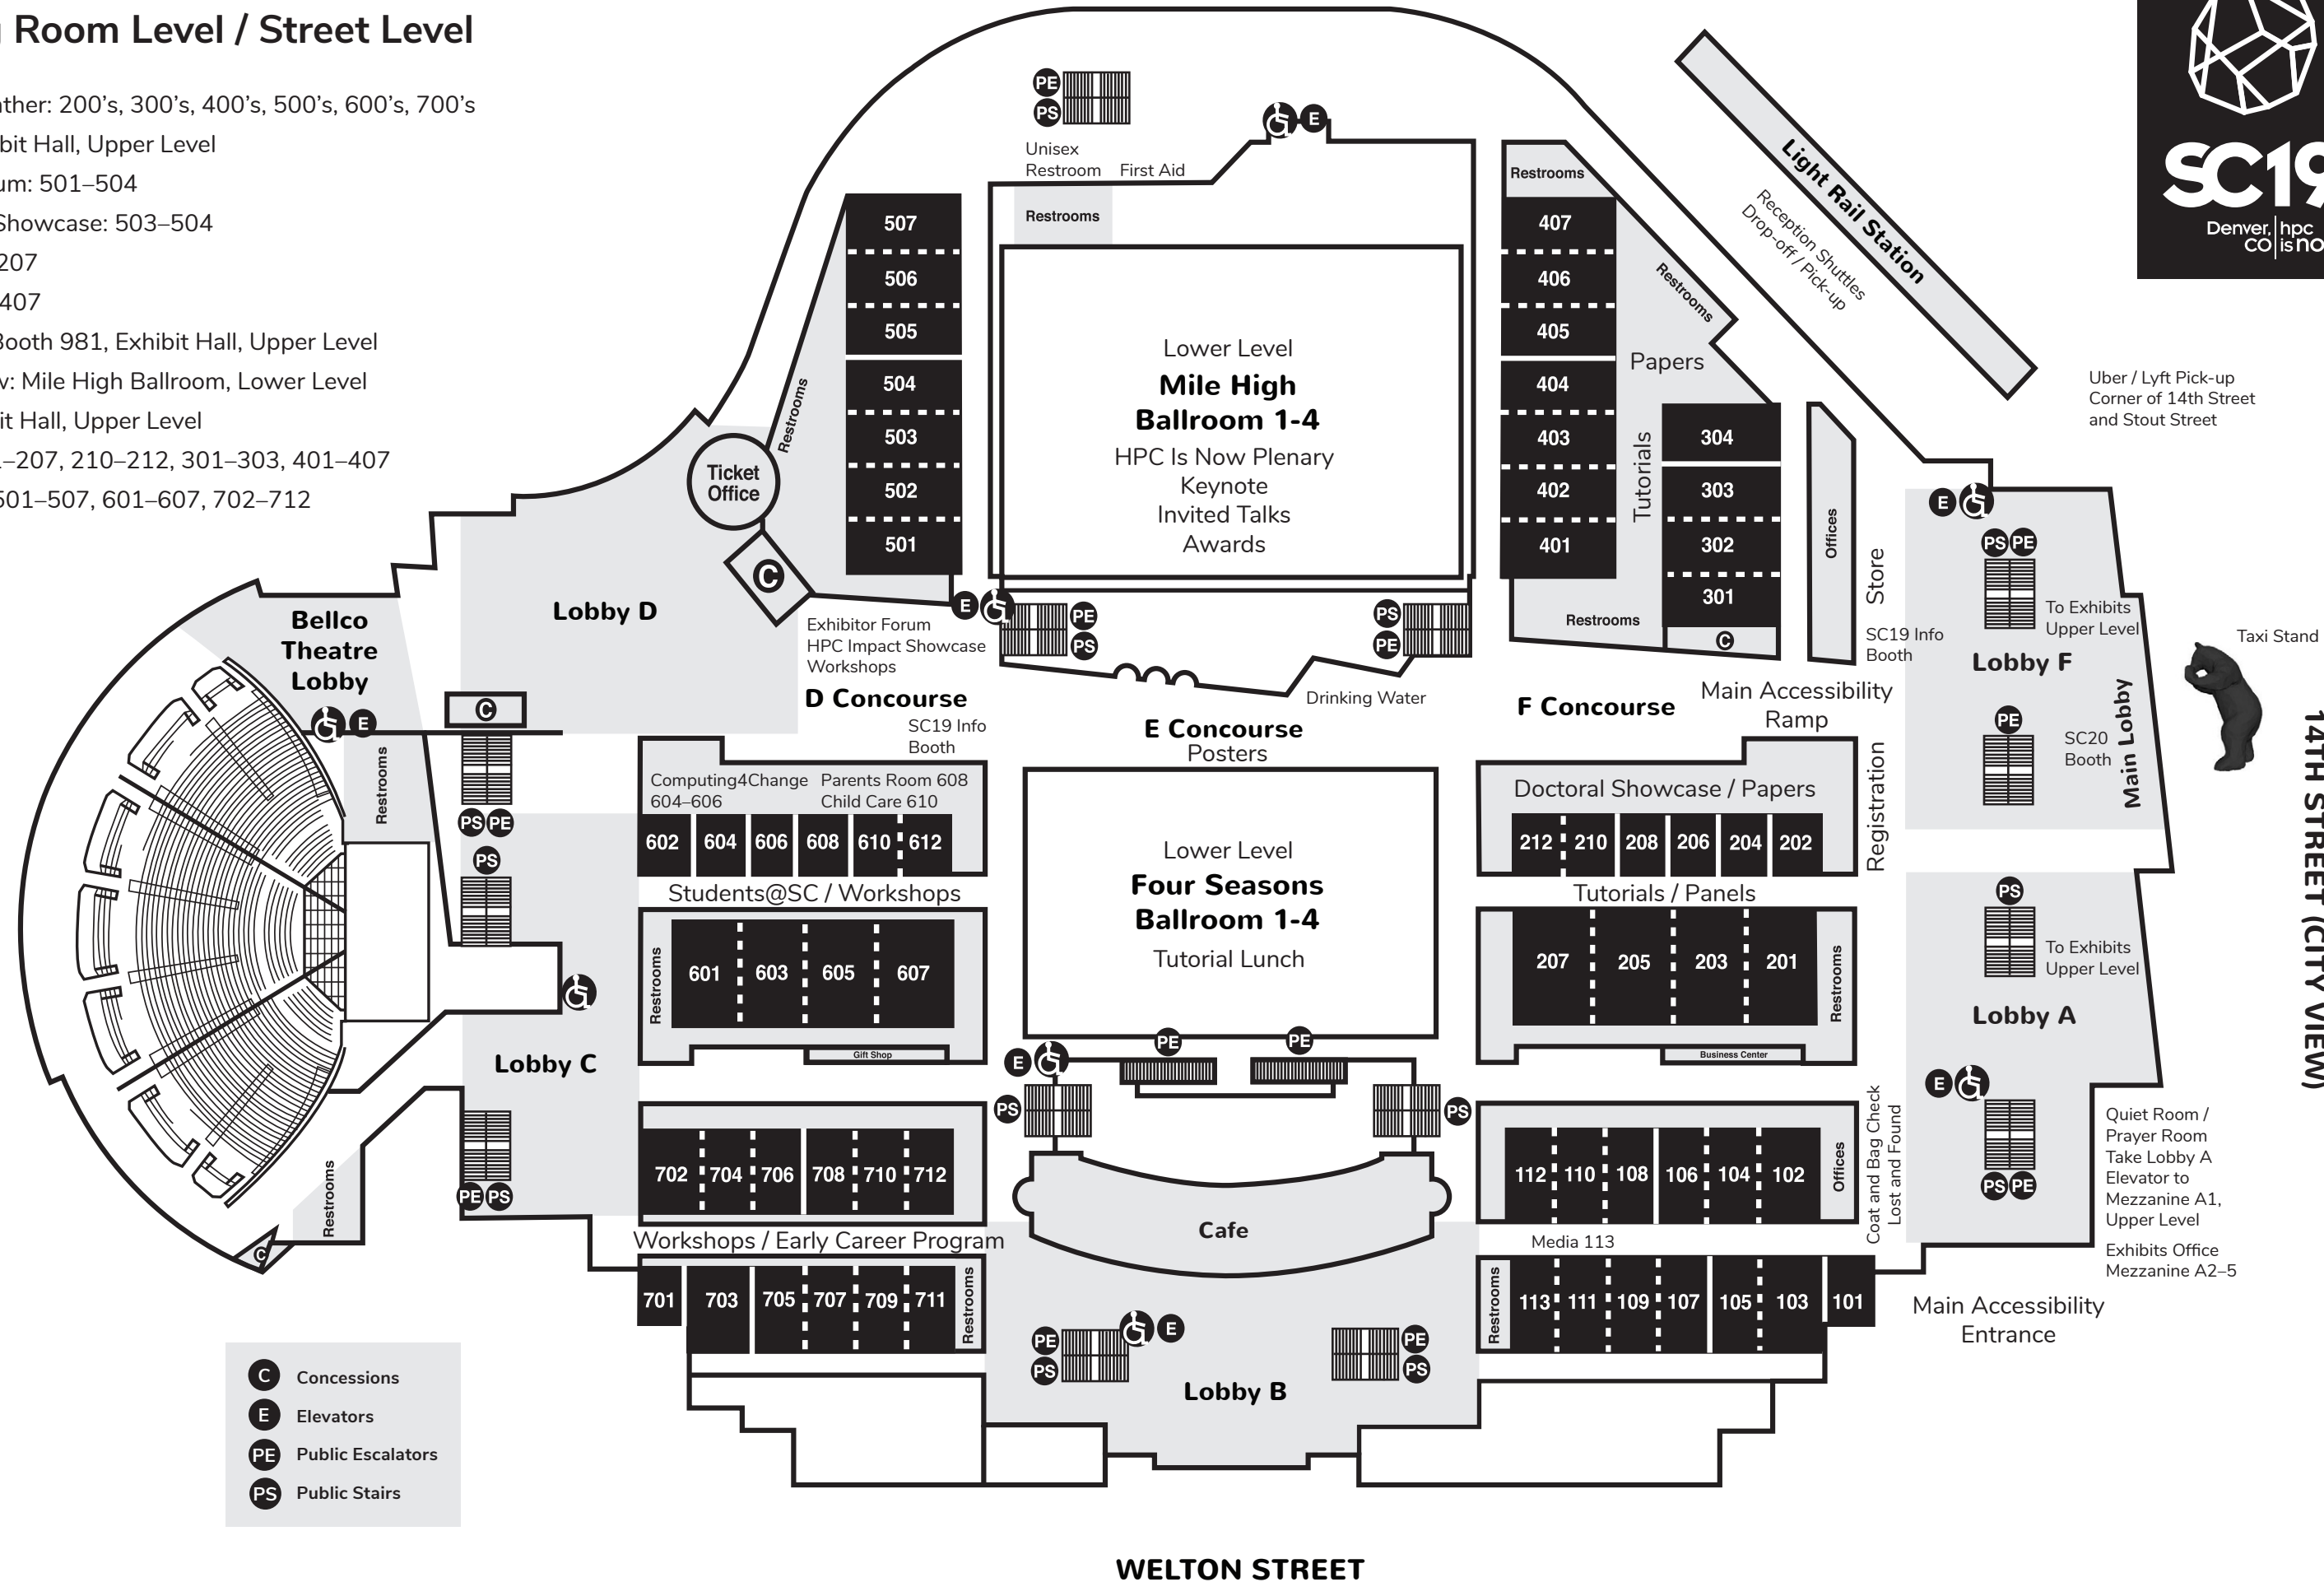

SPEER BOULEVARD (MOUNTAIN VIEW)

14TH STREET (CITY VIEW)